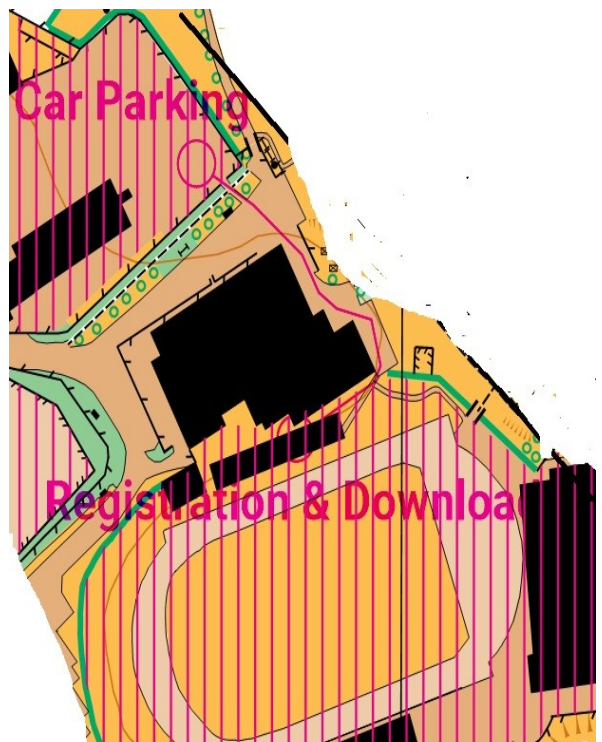

More information and future events at www.eryri-orienteering.org