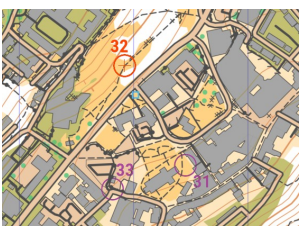

Car parking, plenty, with some free after 5pm

Starts: 4pm to 7pm. Courses close 8pm

Entry Cost: £5

2 course options available:

30min score or 60min score

Navigate your way to the center of the control circle and match this to the correct photo on the clue sheet. For example 31 is the most likely place to see this picture of the church. Don't forget to bring a pen to note your answer!

Some map availability on the day but enter via: pre-entries.co.uk to ensure you get a map

Contact: Organiser + planner: Mike Snell
mike.snell22@gmail.com